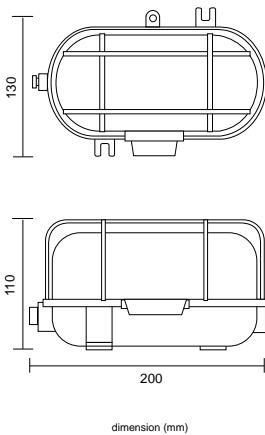

**art 177**

**APPLICATION**

- Walkway
- Corridor,
- Under canopy
- Security lighting

**FEATURES**

- Die cast aluminium body come with zinc coated steel protection cage. Transparent glass diffuser.
- Ceramic lamp holder E27.
- The appliance satisfies norms IEC 598 – CEI 3421, EN 60529.

**CHARACTERISTICS**

- IP Protection : IP 44
- Electrical Insulation : Class 1
- Voltage : 220V~240V 50/60 Hz
- Wattage : 1x100W
- Lamp type : GLS
- Dimensions (mm) : 200(L) x 130(W) x 110(H)

Model No.	Description	Voltage	Frequency	Lamp
CLMB0028	BULKHEAD ART 177	220-240V	50-60Hz	E27