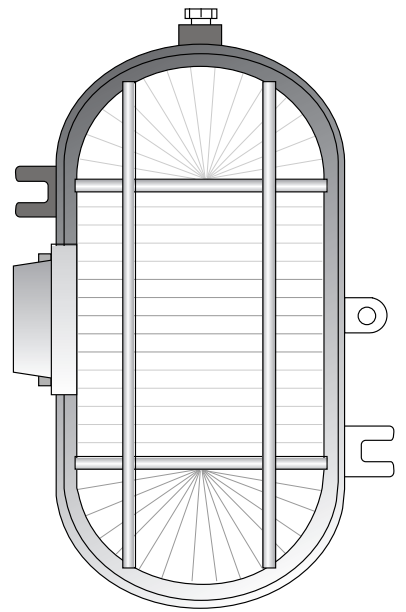

**art 177**

**APPLICATION**

- Walkway
- Corridor,
- Under canopy
- Security lighting

**FEATURES**

- Die cast aluminium body come with zinc coated steel protection cage. Transparent glass diffuser.
- Ceramic lamp holder E27.
- The appliance satisfies norms IEC 598 – CEI 3421, EN 60529.

**CHARACTERISTICS**

- IP Protection : IP 44
- Electrical Insulation : Class 1
- Voltage : 220V~240V 50/60 Hz
- Wattage : 1x100W
- Lamp type : GLS
- Dimensions (mm) : 200(L) x 130(W) x 110(H)

Model No.	Description	Voltage	Frequency	Lamp
CLMB0028	BULKHEAD ART 177	220-240V	50-60Hz	E27