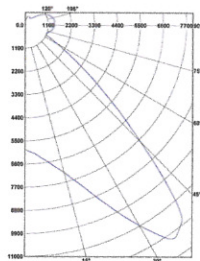

dimension (mm)

Nasabay 22 400W MHL

FEATURES

- UV stabilized acrylic/ polycarbonate (PC) is chosen as the material in place of glass because sharper prisms can be moulded into acrylic/PC to give better luminance control. Furthermore acrylic /PC weight less and is safer than glass and that will not shatter into sharp spikes.
- Reducing glare, improving uniformity thus providing a pleasant visual environment without decreasing illuminance.
- This optical system UV stabilised acrylic / PC reflector provide huge vertical illuminance. Ceramic lamp holder and silver plated contact – standard E40.
- Very high luminous efficiency (90% to 95%) down light and (10% to 15%) uplight fixture.
- Injection die cast aluminium ballast housing with polyester powder paint finish. Standard colour – White.
- Emergency switch quartz system available (upon request).

CHARACTERISTICS

- Optical assembly : IP 54
- Ballast Compartment : IP 23
- Electrical Insulation : Class 1
- Voltage : 220V~240V 50/60 Hz
- Wattage : 150W~400W
- Lamp type : HPS, M/H or MBF
- Dimensions (mm) : 570(L) x 582(H)
- Approx. Net weight : 6~9 kg