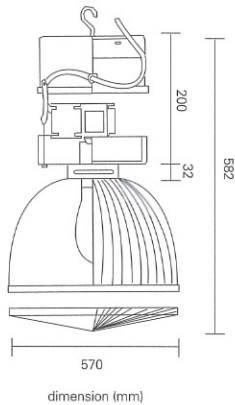

nasa bay 22"

ADVANTAGES

- Architectural stylish appearance
- Low glare, high efficiency

APPLICATION

- Low, medium & highbay industrial, shopping complex, multipurpose hall
- Business mall, decorative lighting, warehouse, factories, railway station, hanger

dimension (mm)

Nasabay 22 400W MHL

FEATURES

- UV stabilized acrylic/ polycarbonate (PC) is chosen as the material in place of glass because sharper prisms can be moulded into acrylic/PC to give better luminance control. Furthermore acrylic /PC weight less and is safer than glass and that will not shatter into sharp spikes.
- Reducing glare, improving uniformity thus providing a pleasant visual environment without decreasing illuminance.
- This optical system UV stabilised acrylic / PC reflector provide huge vertical illuminance. Ceramic lamp holder and silver plated contact – standard E40.
- Very high luminous efficiency (90% to 95%) down light and (10% to 15%) uplight fixture.
- Injection die cast aluminium ballast housing with polyester powder paint finish. Standard colour – White.
- Emergency switch quartz system available (upon request).

CHARACTERISTICS

- Optical assembly : IP 54
- Ballast Compartment : IP 23
- Electrical Insulation : Class 1
- Voltage : 220V~240V 50/60 Hz
- Wattage : 150W~400W
- Lamp type : HPS, M/H or MBF
- Dimensions (mm) : 570(L) x 582(H)
- Approx. Net weight : 6~9 kg