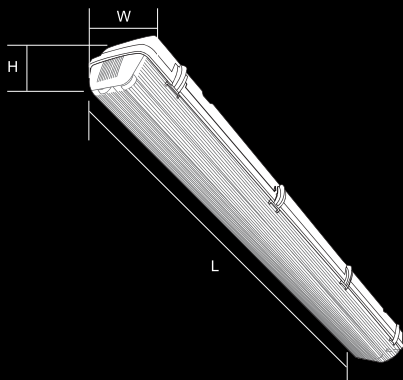

TITANIC T5/T8 (IP67)

WEATHERPROOF

The TITANIC Weatherproof linear fluorescent luminaire far outstrips the industry standard in total performance options, and features. Titanic lighting system offers superior performance while still maintaining a vast array of aesthetic options.

Standard colors for the body and clips are silvery grey, black or white, and the standard for lens components is clear opal grades. Materials used are suitable for various standards

FEATURES

Ideal for wet, humid & dusty environment such as parking areas, canopy areas, loading bays, industrial areas, production areas, factory, workshops, etc., where sufficient illumination and safety is required with a low glare is required.

CHARACTERISTICS

- Index of Protection : IP67
- Body : Made of injection mould polycarbonate
- Diffuser : Made of injection mould polycarbonate
- Body Clip : Stainless steel or polycarbonate clips
- Wattage : T5 28W, 54W and T8 32W
- Voltage : 220V ~ 240V / 50 ~ 60Hz
- Power Factor : 0.9
- Wire : Heat resistant 105°C

PHOTOMETRIC CURVE

Model No.	Description	L(mm)	W(mm)	H(mm)
GTCCP001	TITANIC 1x28W T5 C/W Gear & Lamp	1283	102	100
GTCCP002	TITANIC 2x28W T5 C/W Gear & Lamp	1283	165	100
GTCCP003	TITANIC 1x54W T5 C/W Gear & Lamp	1283	102	100
GTCCP004	TITANIC 2x54W T5 C/W Gear & Lamp	1283	165	100
GTCCP005	TITANIC 1x32W T8 C/W Gear & Lamp	1283	102	100
GTCCP006	TITANIC 2x32W T8 C/W Gear & Lamp	1283	165	100