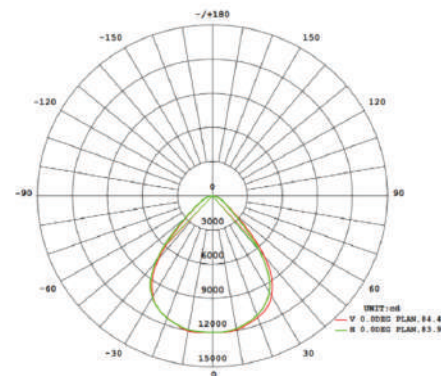

CHARACTERISTICS

- Wattage : 100-180W
- Input Voltage : AC100-240VAC 50/60Hz
- Light Efficacy : 125-160lm/W
- Power Factor : >0.98
- Color Rendering Index(CRI) : >70
- Color Temperature CCT : 2700-6000K
- Beam Angle : 85°
- Light Source : LED @ 50,000hrs
- Power Source : Integrated Driver
- IP Rating : IP65

DIMENSION (mm)

PHOTOMETRIC CURVE

Description	Length(mm)	Width(mm)
ICON LED Lowbay Canopy Light 100W	383	383
ICON LED Lowbay Canopy Light 120W	383	383
ICON LED Lowbay Canopy Light 150W	383	383
ICON LED Lowbay Canopy Light 180W	383	383