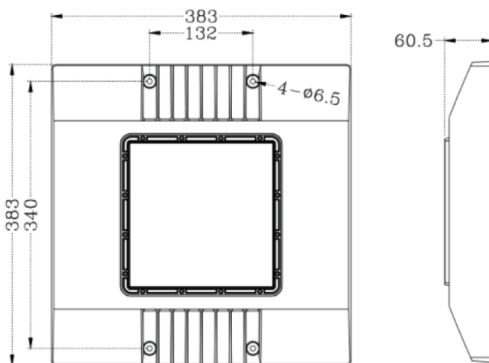

ICON LOWBAY

LED LOWBAY LIGHT

FEATURES

- Fire retardant, oil proof, acid-uric, alkali fast, Silicon rubber gasket
- Suitable for Indoor and Outdoor use.
- High pressure die-cast aluminum alloy housing
- Corrosion resistant
- Finished with polyester powder paint
- Microwave / Motion Sensor available upon request

CHARACTERISTICS

- Wattage : 100-180W
- Input Voltage : AC100-240VAC 50/60Hz
- Light Efficacy : 125-160lm/W
- Power Factor : >0.98
- Color Rendering Index(CRI) : >70
- Color Temperature CCT : 2700-6000K
- Beam Angle : 85°
- Light Source : LED @ 50,000hrs
- Power Source : Integrated Driver
- IP Rating : IP65

DIMENSION (mm)

PHOTOMETRIC CURVE

Description	Length(mm)	Width(mm)
ICON LED Lowbay Canopy Light 100W	383	383
ICON LED Lowbay Canopy Light 120W	383	383
ICON LED Lowbay Canopy Light 150W	383	383
ICON LED Lowbay Canopy Light 180W	383	383