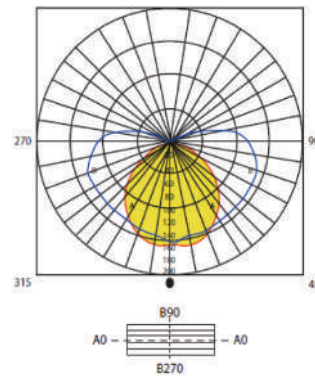

CHARACTERISTICS

- Wattage : 9W ~ 70W
- Input Voltage : AC 220V~240V 50Hz/60Hz
- Light Efficacy : ≥ 120 Lm/W
- Power Factor : > 0.90
- Color Temperature CCT : 3000K ~ 6000K
- Light Source : LED @ 50,000hrs
- IP Rating : IP65

DIMENSION (mm)

PHOTOMETRIC CURVE

Model No.	Description	Length(mm)	Width(mm)	Height(mm)
RAMBO0960	RAMBO 9W LED WP FITTING	600	79	68
RAMBO1860	RAMBO 18W LED WP FITTING	600	79	68
RAMBO2060	RAMBO 20W LED WP FITTING	1200	79	68
RAMBO3660	RAMBO 36W LED WP FITTING	1200	79	68
RAMBO2560	RAMBO 25W LED WP FITTING	1500	79	68
RAMBO5060	RAMBO 50W LED WP FITTING	1500	79	68
RAMBO3460	RAMBO 34W LED WP FITTING	1800	79	68
RAMBO7060	RAMBO 70W LED WP FITTING	1800	79	68