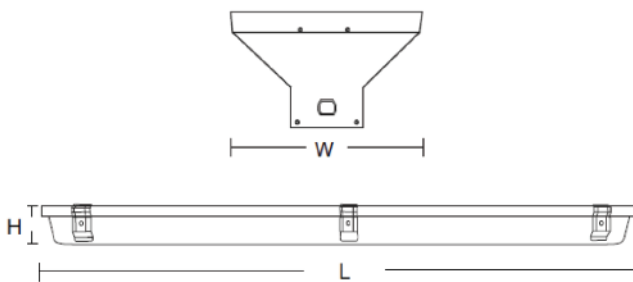

RAMBO

LED WEATHERPROOF

FEATURES

The RAMBO series is design with careful selection of the best material and components to assure perfect operation under extreme conditions. Aluminium body housing and the glass is hinged to the body, with stainless steel clip-on toggles for easy maintenance and lamp replacement.

DIMENSION (mm)

PHOTOMETRIC CURVE

Model No.	Description	Length(mm)	Width(mm)	Height(mm)
RAMBO0960	RAMBO 9W LED WP FITTING	600	79	68
RAMBO1860	RAMBO 18W LED WP FITTING	600	79	68
RAMBO2060	RAMBO 20W LED WP FITTING	1200	79	68
RAMBO3660	RAMBO 36W LED WP FITTING	1200	79	68
RAMBO2560	RAMBO 25W LED WP FITTING	1500	79	68
RAMBO5060	RAMBO 50W LED WP FITTING	1500	79	68
RAMBO3460	RAMBO 34W LED WP FITTING	1800	79	68
RAMBO7060	RAMBO 70W LED WP FITTING	1800	79	68