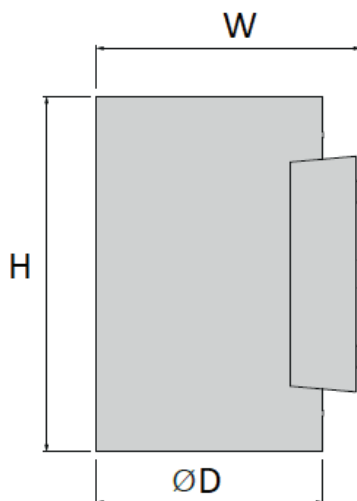

XEON-W

LED OUTDOOR WALL LIGHT

FEATURES

- Die-casting aluminum body, extruded aluminum body
- Surface anti-aging electrostatic spray processing

CHARACTERISTICS

- Wattage : 2x10W / 2x20W
- Input Voltage : 100~240V 50/60Hz
- Light Efficacy : 80~90 Lm/W
- Power Factor : >0.90
- Color Temperature CCT : 3000K ~ 4200K
- Light Source : LED @ 50,000hrs
- Power Source : Remote driver
- IP Rating : IP65

DIMENSION (mm)

PHOTOMETRIC CURVE

Model No.	Description	Height(mm)	Width(mm)	Diameter(mm)
XEON0009	XEON Outdoor Wall Light 2x10W	175	131	Ø110
XEON0010	XEON Outdoor Wall Light 2x20W	226	168	Ø144