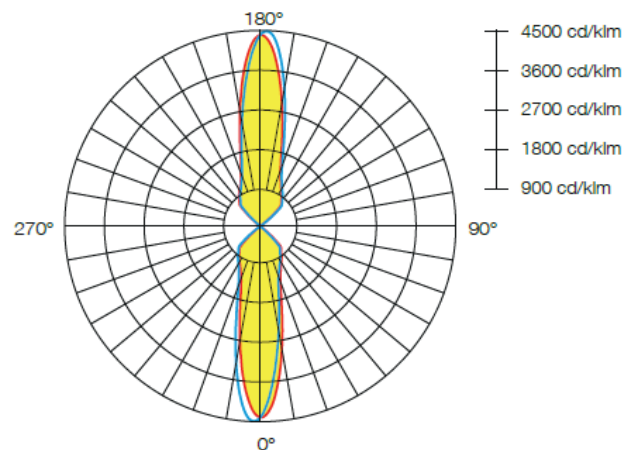

XEON-W

LED OUTDOOR WALL LIGHT

FEATURES

- Die-casting aluminum body, extruded aluminum body
- Surface anti-aging electrostatic spray processing

CHARACTERISTICS

- Wattage : 2x10W / 2x20W
- Input Voltage : 100~240V 50/60Hz
- Light Efficacy : 80~90 Lm/W
- Power Factor : >0.90
- Color Temperature CCT : 3000K ~ 4200K
- Light Source : LED @ 50,000hrs
- Power Source : Remote driver
- IP Rating : IP65

DIMENSION (mm)

PHOTOMETRIC CURVE

Model No.	Description	Height(mm)	Width(mm)	Diameter(mm)
XEON0009	XEON Outdoor Wall Light 2x10W	175	131	Ø110
XEON0010	XEON Outdoor Wall Light 2x20W	226	168	Ø144