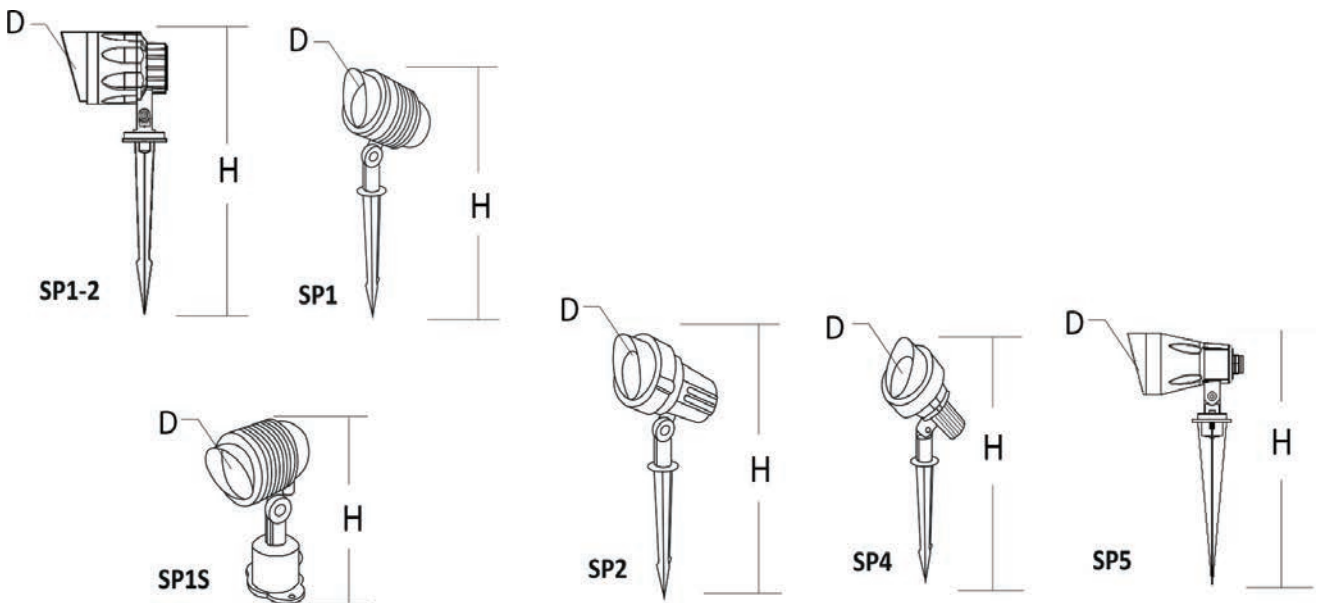

LED SPIKE

LED OUTDOOR LANDSCAPE LIGHT

FEATURES

- Die-cast aluminium body
- Toughened glass, durable and high transmittance

CHARACTERISTICS

- Wattage : 10W / GU10
- Input Voltage : 220~240V 50/60Hz
- Light Efficacy : ≥ 100 Lm/W
- Power Factor : > 0.50
- Light Source : LED @ 50,000hrs
- Power Source : DOB (Driver on Board)
- IP Rating : IP65

DIMENSION (mm)

Model No.	Description	Diameter(mm)	Height(mm)
LECP0228	SP1 SPIKE LED 10W COB Built-in 3000K	Ø105	450
LECP0409	SP1S SPIKE LED Surface Mounted COB 10W 3000K	Ø105	270
LECP0504	SP1-2 SPIKE LED Landscape 3x3W 3000K	Ø86	380
LED00054	SP2 SPIKE GU10 Lamp Holder (Empty)	Ø105	420
LED00067	SP4 SPIKE C/W MR16 Lamp Holder (Empty)	Ø90	350
LECP0503	SP5 SPIKE LED Landscape 1x4W 3000K	Ø60	295