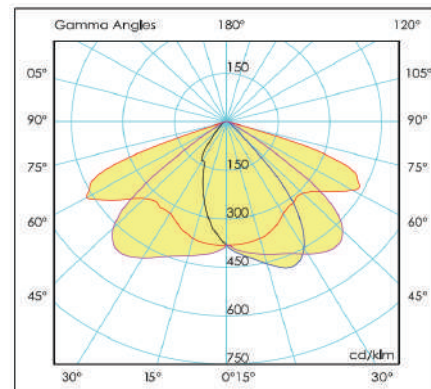

CHARACTERISTICS

- Wattage : 30W ~ 240W
- Input Voltage : 100V~277V 50Hz/60Hz
- Light Efficacy : 120 ~135 Lm/W
- Power Factor : >0.9
- Color Rendering Index (CRI) : ≥70
- Color Temperature CCT : 3000K ~ 6000K
- Light Source : LED @ 50,000hrs
- LED Driver : Meanwell
- IP Rating : IP66
- IK Rating : IK09

PHOTOMETRIC CURVE

DIMENSION (mm)

Model No.	Description	A(mm)	B(mm)	C(mm)	D(mm)	E(mm)	ØF(mm)
ALF03040	ALFA LED Streetlight 30W	445	350	230	121	85	60
ALF06040	ALFA LED Streetlight 60W	495	400	230	121	85	60
ALF09040	ALFA LED Streetlight 90W	670	570	280	138	110	60
ALF12040	ALFA LED Streetlight 120W	720	620	290	138	110	60
ALF15040	ALFA LED Streetlight 150W	720	620	290	138	110	60
ALF18040	ALFA LED Streetlight 180W	830	730	345	138	110	60
ALF20040	ALFA LED Streetlight 200W	830	730	345	138	110	60
ALF24040	ALFA LED Streetlight 240W	830	730	345	138	110	60