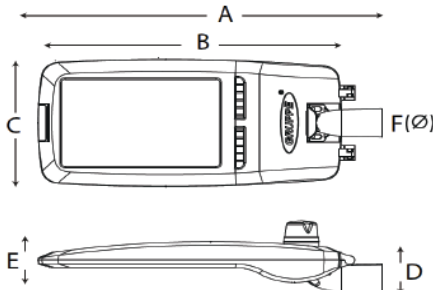

FEATURES

- High pressure die-cast aluminum alloy housing
- Corrosion resistant
- Finished with polyester powder paint
- Standard colour grey
- Easy access from the top for maintenance
- Easy replacement of the entire LED Module and Electronic System by removing the top cover
- Replaceable electronic unit in gear tray "plug & play"
- Adjustable mounting spigot for tilting and mounting flexibility on pole top or side entry
- Anti-aging silicone rubber gasket
- Clear tempered glass protector
- Clip on closure
- Operating temperature (Ta) - 25°C ~ 50°C

PHOTOMETRIC CURVE

DIMENSION (mm)

Model No.	Description	A(mm)	B(mm)	C(mm)	D(mm)	E(mm)	ØF(mm)
ALF03040	ALFA LED Streetlight 30W	445	350	230	121	85	60
ALF06040	ALFA LED Streetlight 60W	495	400	230	121	85	60
ALF09040	ALFA LED Streetlight 90W	670	570	280	138	110	60
ALF12040	ALFA LED Streetlight 120W	720	620	290	138	110	60
ALF15040	ALFA LED Streetlight 150W	720	620	290	138	110	60
ALF18040	ALFA LED Streetlight 180W	830	730	345	138	110	60
ALF20040	ALFA LED Streetlight 200W	830	730	345	138	110	60
ALF24040	ALFA LED Streetlight 240W	830	730	345	138	110	60