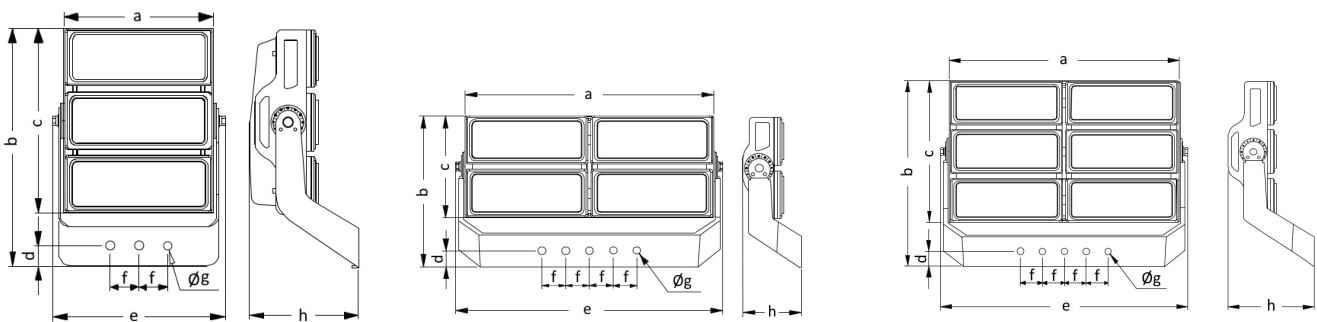

### DIMENSION (mm)

Model No.	Description	a(mm)	b(mm)	c(mm)	d(mm)	e(mm)	f(mm)	g(mm)	h(mm)	Weight(kg)
ARN060057	ARENA LED Floodlight 600W	366	580	450	50	420	70	22	267	17.5
ARN075057	ARENA LED Floodlight 750W	366	580	450	50	420	70	22	267	18
ARN080057	ARENA LED Floodlight 800W	736	440	296	50	790	70	22	170	20.7
ARN0100057	ARENA LED Floodlight 1000W	736	440	296	50	790	70	22	170	20.7
ARN0120057	ARENA LED Floodlight 1200W	736	590	450	50	790	70	22	277	26.6
ARN0150057	ARENA LED Floodlight 1500W	736	590	450	50	790	70	22	277	26.6