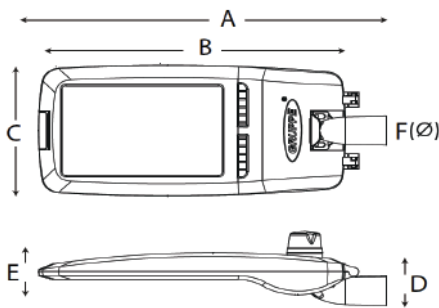

ALFA SENSOR

LED STREETLIGHT

FEATURES

- High pressure die-cast aluminum alloy housing
- Corrosion resistant
- Finished with polyester powder paint
- Standard colour grey
- Easy access from the top for maintenance
- Easy replacement of the entire LED Module and Electronic System by removing the top cover
- Replaceable electronic unit in gear tray "plug & play"
- Adjustable mounting spigot for tilting and mounting flexibility on pole top or side entry
- Anti-aging silicone rubber gasket
- Clear tempered glass protector
- Clip on closure
- Operating Temperature (Ta) -25°C~50°C
- Microwave smart controller

CHARACTERISTICS

- Wattage : 30W ~ 240W
- Input Voltage : 100V~277V 50/60Hz
- Light Efficacy : 120 ~135 Lm/W
- Power Factor : >0.9
- Color Rendering Index (CRI) : ≥70
- Color Temperature CCT : 3000K ~ 6000K
- Light Source : LED @ 50,000hrs
- Power Source : Meanwell
- IP Rating : IP66
- IK Rating : IK09

PHOTOMETRIC CURVE

DIMENSION (mm)

| Model No. | Description | A(mm) | B(mm) | C(mm) | D(mm) | E(mm) | ØF(mm) |
|-----------|---------------------------|-------|-------|-------|-------|-------|--------|
| ALF03040 | ALFA LED Streetlight 30W | 445 | 350 | 230 | 121 | 85 | 60 |
| ALF06040 | ALFA LED Streetlight 60W | 495 | 400 | 230 | 121 | 85 | 60 |
| ALF09040 | ALFA LED Streetlight 90W | 670 | 570 | 280 | 138 | 110 | 60 |
| ALF12040 | ALFA LED Streetlight 120W | 720 | 620 | 290 | 138 | 110 | 60 |
| ALF15040 | ALFA LED Streetlight 150W | 720 | 620 | 290 | 138 | 110 | 60 |
| ALF18040 | ALFA LED Streetlight 180W | 830 | 730 | 345 | 138 | 110 | 60 |
| ALF20040 | ALFA LED Streetlight 200W | 830 | 730 | 345 | 138 | 110 | 60 |
| ALF24040 | ALFA LED Streetlight 240W | 830 | 730 | 345 | 138 | 110 | 60 |