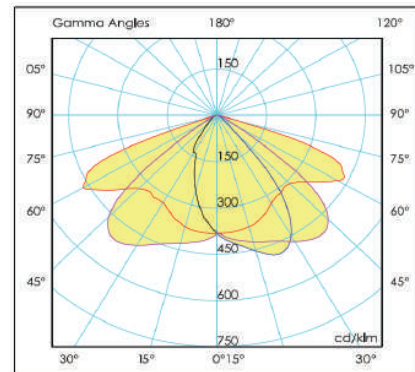

CHARACTERISTICS

- Wattage : 30W ~ 240W
- Input Voltage : 100V~277V 50/60Hz
- Light Efficacy : 120 ~135 Lm/W
- Power Factor : >0.9
- Color Rendering Index (CRI) : ≥70
- Color Temperature CCT : 3000K ~ 6000K
- Light Source : LED @ 50,000hrs
- Power Source : Meanwell
- IP Rating : IP66
- IK Rating : IK09

PHOTOMETRIC CURVE

DIMENSION (mm)

| Model No. | Description | A(mm) | B(mm) | C(mm) | D(mm) | E(mm) | ØF(mm) |
|-----------|---------------------------|-------|-------|-------|-------|-------|--------|
| ALF03040 | ALFA LED Streetlight 30W | 445 | 350 | 230 | 121 | 85 | 60 |
| ALF06040 | ALFA LED Streetlight 60W | 495 | 400 | 230 | 121 | 85 | 60 |
| ALF09040 | ALFA LED Streetlight 90W | 670 | 570 | 280 | 138 | 110 | 60 |
| ALF12040 | ALFA LED Streetlight 120W | 720 | 620 | 290 | 138 | 110 | 60 |
| ALF15040 | ALFA LED Streetlight 150W | 720 | 620 | 290 | 138 | 110 | 60 |
| ALF18040 | ALFA LED Streetlight 180W | 830 | 730 | 345 | 138 | 110 | 60 |
| ALF20040 | ALFA LED Streetlight 200W | 830 | 730 | 345 | 138 | 110 | 60 |
| ALF24040 | ALFA LED Streetlight 240W | 830 | 730 | 345 | 138 | 110 | 60 |