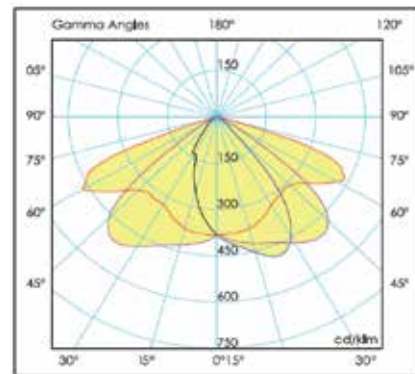

CHARACTERISTICS

- Wattage : 30W ~ 240W
- Input Voltage : 100V~277V 50/60Hz
- Light Efficacy : 120 ~135 Lm/W
- Power Factor : >0.9
- Color Rendering Index (CRI) : ≥70
- Color Temperature CCT : 3000K ~ 6000K
- Light Source : LED @ 50,000hrs
- Power Source : Meanwell
- IP Rating : IP66
- IK Rating : IK09

PHOTOMETRIC CURVE

DIMENSION (mm)

Model No.	Description	A(mm)	B(mm)	C(mm)	D(mm)	E(mm)	ØF(mm)
ALF03040	ALFA LED Streetlight 30W	445	350	230	121	85	60
ALF06040	ALFA LED Streetlight 60W	495	400	230	121	85	60
ALF09040	ALFA LED Streetlight 90W	670	570	280	138	110	60
ALF12040	ALFA LED Streetlight 120W	720	620	290	138	110	60
ALF15040	ALFA LED Streetlight 150W	720	620	290	138	110	60
ALF18040	ALFA LED Streetlight 180W	830	730	345	138	110	60
ALF20040	ALFA LED Streetlight 200W	830	730	345	138	110	60
ALF24040	ALFA LED Streetlight 240W	830	730	345	138	110	60