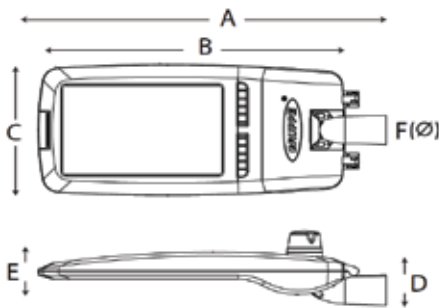

ALFA SENSOR

LED STREETLIGHT

FEATURES

- High pressure die-cast aluminum alloy housing
- Corrosion resistant
- Finished with polyester powder paint
- Standard colour grey
- Easy access from the top for maintenance
- Easy replacement of the entire LED Module and Electronic System by removing the top cover
- Replaceable electronic unit in gear tray "plug & play"
- Adjustable mounting spigot for tilting and mounting flexibility on pole top or side entry
- Anti-aging silicone rubber gasket
- Clear tempered glass protector
- Clip on closure
- Operating Temperature (Ta) -25°C~50°C
- Microwave smart controller

CHARACTERISTICS

- Wattage : 30W ~ 240W
- Input Voltage : 100V~277V 50/60Hz
- Light Efficacy : 120 ~135 Lm/W
- Power Factor : >0.9
- Color Rendering Index (CRI) : ≥70
- Color Temperature CCT : 3000K ~ 6000K
- Light Source : LED @ 50,000hrs
- Power Source : Meanwell
- IP Rating : IP66
- IK Rating : IK09

PHOTOMETRIC CURVE

DIMENSION (mm)

Model No.	Description	A(mm)	B(mm)	C(mm)	D(mm)	E(mm)	ØF(mm)
ALF03040	ALFA LED Streetlight 30W	445	350	230	121	85	60
ALF06040	ALFA LED Streetlight 60W	495	400	230	121	85	60
ALF09040	ALFA LED Streetlight 90W	670	570	280	138	110	60
ALF12040	ALFA LED Streetlight 120W	720	620	290	138	110	60
ALF15040	ALFA LED Streetlight 150W	720	620	290	138	110	60
ALF18040	ALFA LED Streetlight 180W	830	730	345	138	110	60
ALF20040	ALFA LED Streetlight 200W	830	730	345	138	110	60
ALF24040	ALFA LED Streetlight 240W	830	730	345	138	110	60